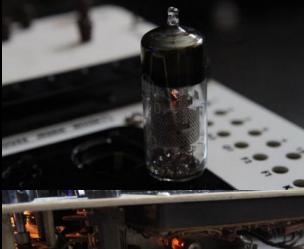

# Vacuum tube tester Tesla

## BM215

Vacuum tube tester Tesla BM215 is well know testing device used in supply shops in socialistic Czechoslovakia. For further reading you can visit pages <http://www.olddradio.cz/meraky/bm215.htm> .

Photogallery of my device during cleaning process and first mesaurment:

List of measurement cards is available from link <http://www.olderadio.cz/meraky/bm215/karty001.htm> . For new or some exotic types of vacuum tubes can be used online generator of measurement cards <http://sroll.net/oklsrd/technika/bm215/>.

Next video show measurement device in partially disassembled state.