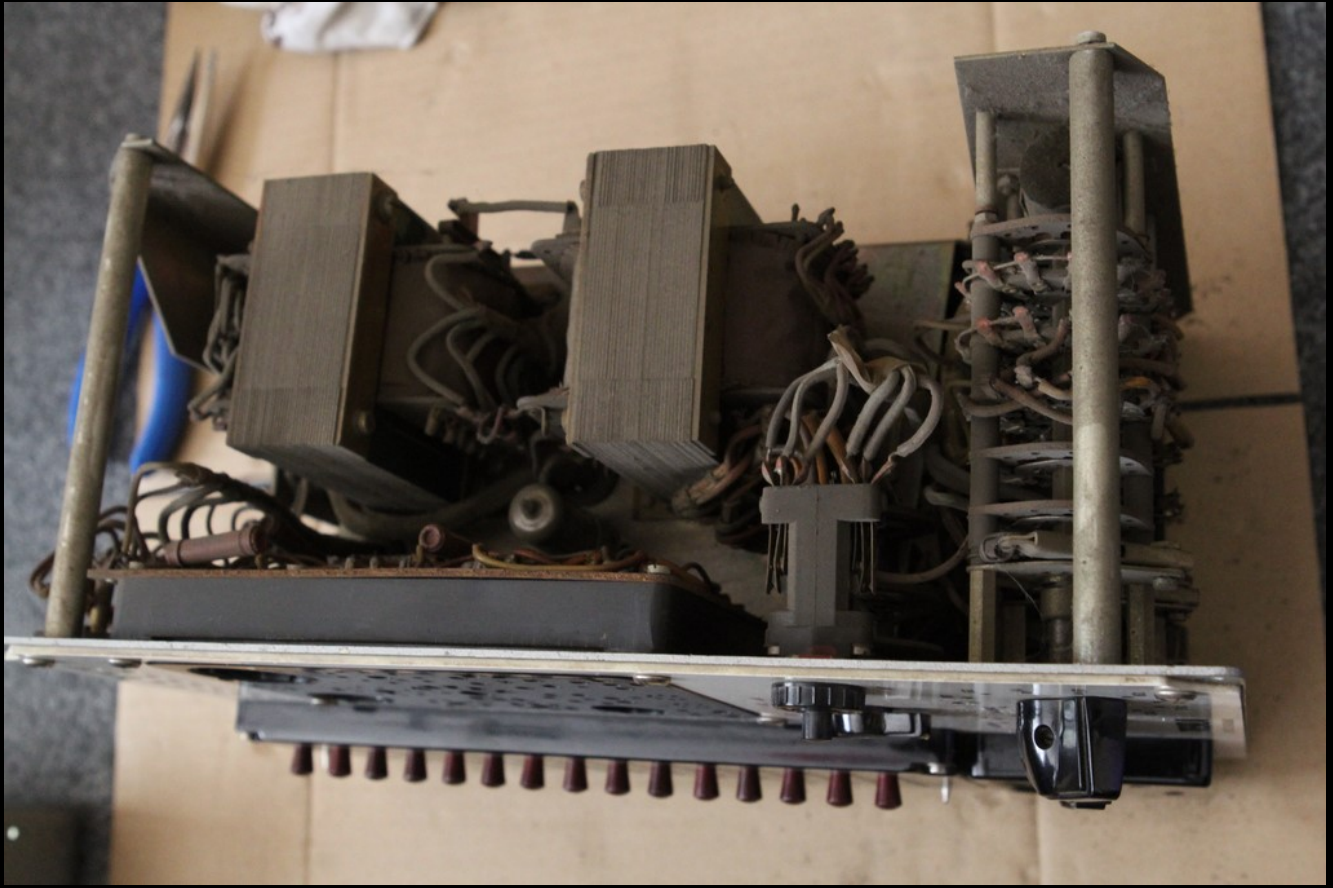

# Vacuum tube tester Tesla

## BM215

Vacuum tube tester Tesla BM215 is well know testing device used in supply shops in socialistic Czechoslovakia. For further reading you can visit pages <http://www.olddradio.cz/meraky/bm215.htm> .

Photogallery of my device during cleaning process and first mesaurment:

List of measurement cards is available from link <http://www.olderadio.cz/meraky/bm215/karty001.htm> . For new or some exotic types of vacuum tubes can be used online generator of measurement cards <http://sroll.net/oklsrd/technika/bm215/>.

Next video show measurement device in partially disassembled state.