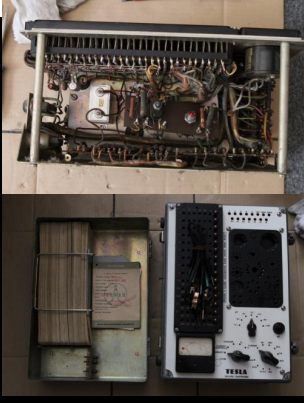

# Vacuum tube tester Tesla

## BM215

Vacuum tube tester Tesla BM215 is well know testing device used in supply shops in socialistic Czechoslovakia. For further reading you can visit pages <http://www.olddradio.cz/meraky/bm215.htm> .

Photogallery of my device during cleaning process and first mesaurment:

List of measurement cards is available from link <http://www.olderadio.cz/meraky/bm215/karty001.htm> . For new or some exotic types of vacuum tubes can be used online generator of measurement cards <http://sroll.net/oklsrd/technika/bm215/>.

Next video show measurement device in partially disassembled state.