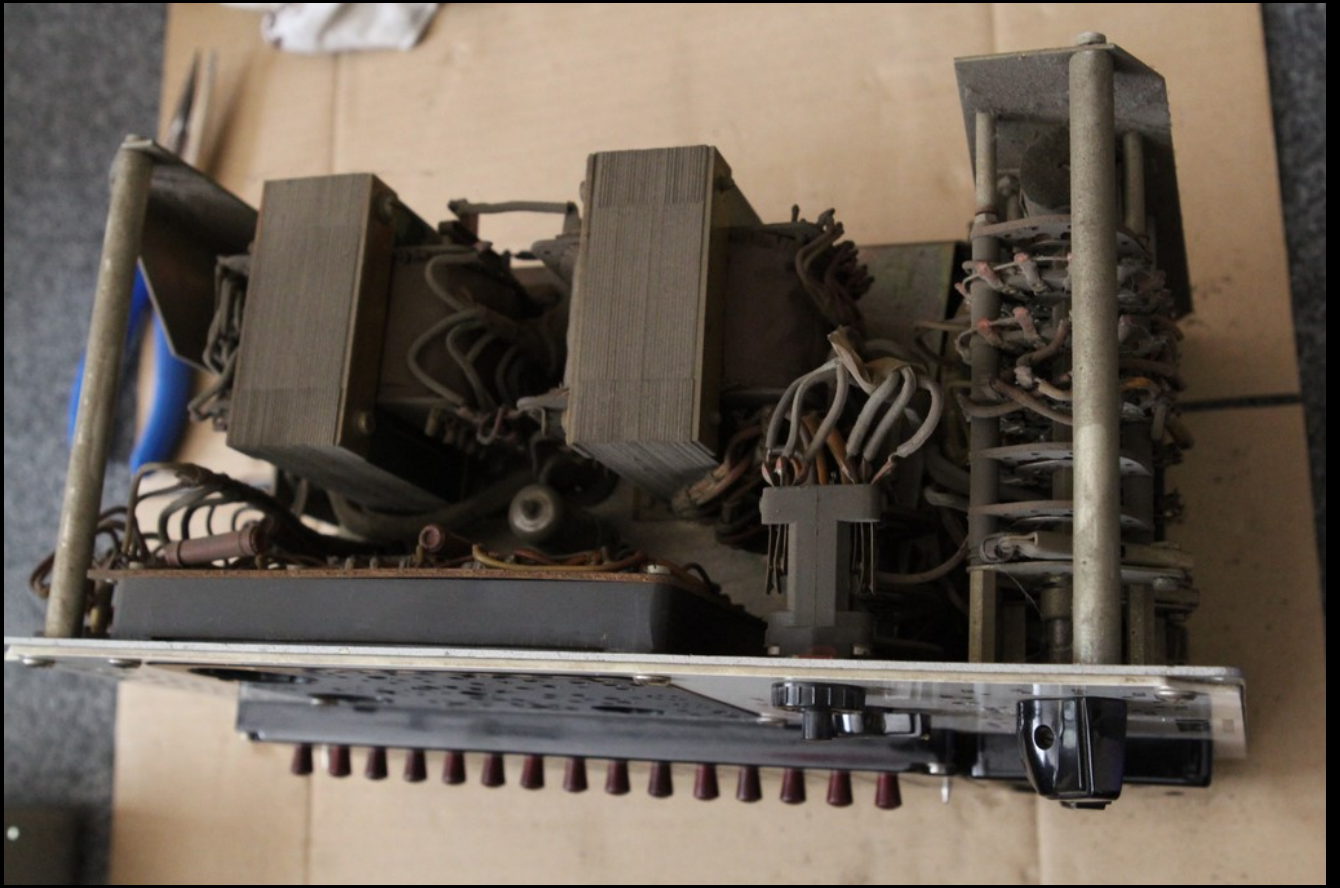

# Vacuum tube tester Tesla BM215

Vacuum tube tester Tesla BM215 is well know testing device used in supply shops in socialistic Czechoslovakia. For further reading you can visit pages <http://www.olddradio.cz/meraky/bm215.htm> .

Photogallery of my device during cleaning process and first mesaurment:

List of measurement cards is available from link <http://www.olderadio.cz/meraky/bm215/karty001.htm> . For new or some exotic types of vacuum tubes can be used online generator of measurement cards <http://sroll.net/ok1srd/technika/bm215/>.

Next video show measurement device in partially disassembled state.