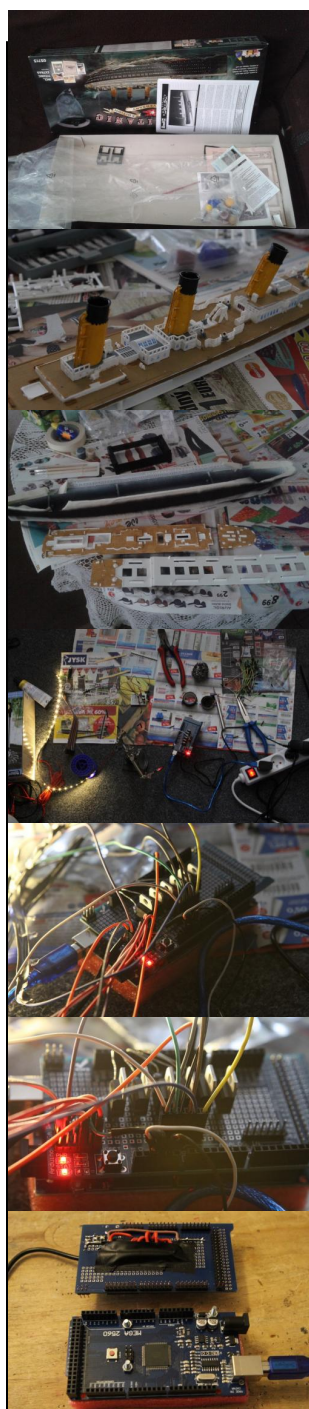

Revell Titanic 100th anniversary – backlighting gallery

This article contains fotogallery and youtube videos from backlighting plastic model of Revell Titanic 100th anniversary.

Titanic 100th anniversary by Revell

Next video depicts process of assembling plastic model with appropriate stages of electronics assembling.

Preview of finally assembled model with remote IR control show next video.

Final version of program code is available for download [here](#).