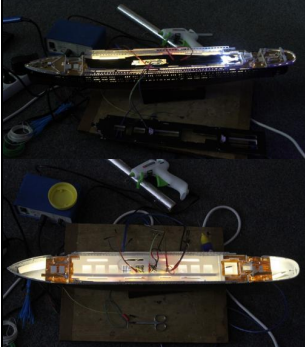

Revell Titanic 100th anniversary – backlighting gallery

This article contains fotogallery and youtube videos from backlighting plastic model of Revell Titanic 100th anniversary.

Titanic 100th anniversary by Revell

Next video depicts process of assembling plastic model with appropriate stages of electronics assembling.

Preview of finally assembled model with remote IR control show next video.

Final version of program code is available for download [here](#).