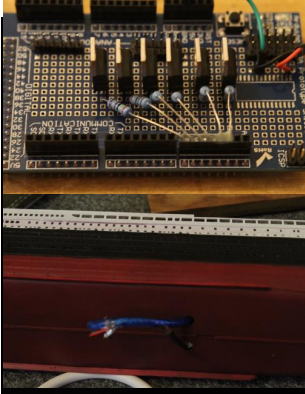

Revell Titanic 100th anniversary – backlighting gallery

This article contains fotogallery and youtube videos from backlighting plastic model of Revell Titanic 100th anniversary.

Titanic 100th anniversary by Revell

Next video depicts process of assembling plastic model with appropriate stages of electronics assembling.

Preview of finally assembled model with remote IR control show next video.

Final version of program code is available for download [here](#).