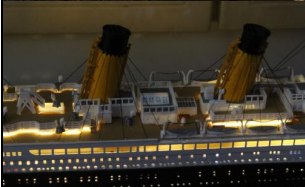

Revell Titanic 100th anniversary – backlighting gallery

This article contains fotogallery and youtube videos from backlighting plastic model of Revell Titanic 100th anniversary.

Titanic 100th anniversary by Revell

Next video depicts process of assembling plastic model with appropriate stages of electronics assembling.

Preview of finally assembled model with remote IR control show next video.

Final version of program code is available for download [here](#).